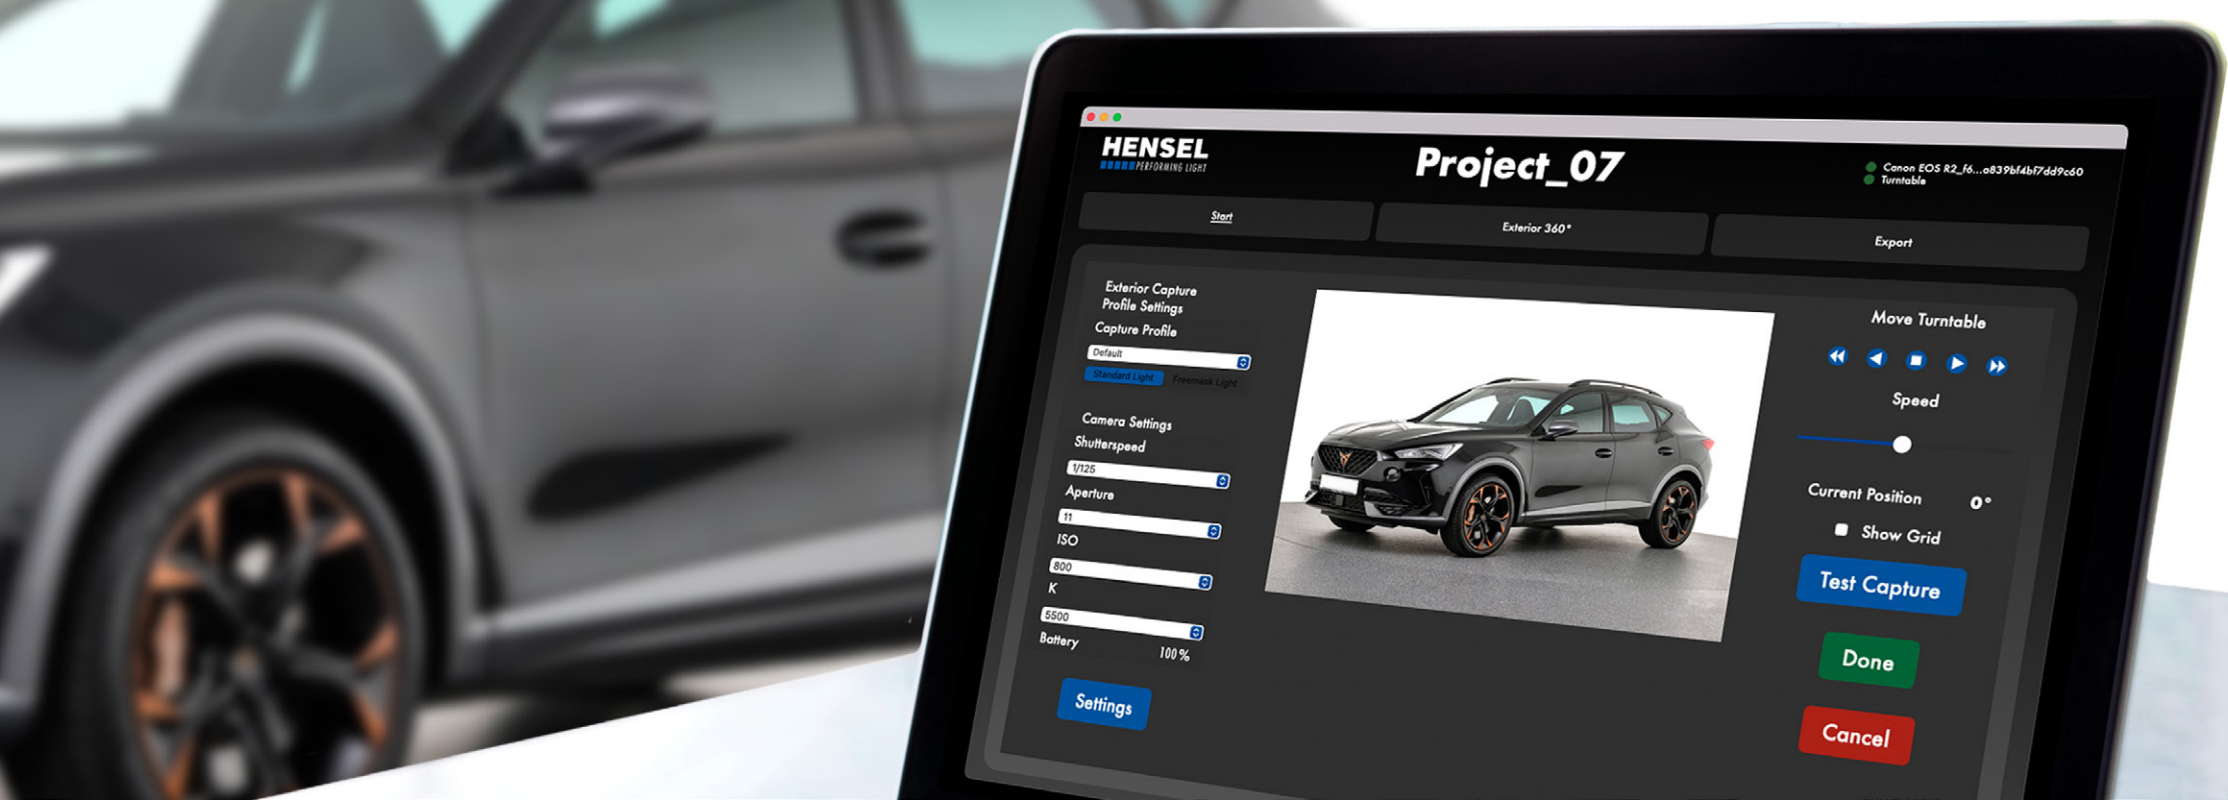

HENSEL

PERFORMING LIGHT

360° CAR STUDIO

CAR STUDIO APP

ALL IN ONE APP - FROM SHOOTING TO ANIMATION

- Control of the shooting process and triggering of the camera
- MacOS software for ease of use
- Storage and management of camera and light settings
- Repeat-shot-function (recapture and directly replace individual images)
- Automatic logo placement for every image
- Output of the final 360° images

LIGHT TENT WITH LED LIGHTING

- Height 300 cm
- Outer diameter: 700 cm
- Light intensity 2.000 lm / m²

TURNTABLE 5m WITH PEDESTAL 7m

- Height: 5.6 cm
- Outer diameter: 500 cm
- Load capacity up to 4.000 kg
- Construction of screen printing plates
- No recessed installation necessary - installation on top of the floor

OPTIONAL DESIGNS

- White roller door
- Telescopic camera arm
- Camera installation in the entrance tunnel
- Hand-held camera for close-ups

PANORAMA MODULE FOR INDOOR PHOTOGRAPHY

- Automated recording process
- High-resolution interior panorama from the driver's perspective
- Short recording time
- HDR quality, zoomable
- Gimbal with remote control
- Project output in the car studio app